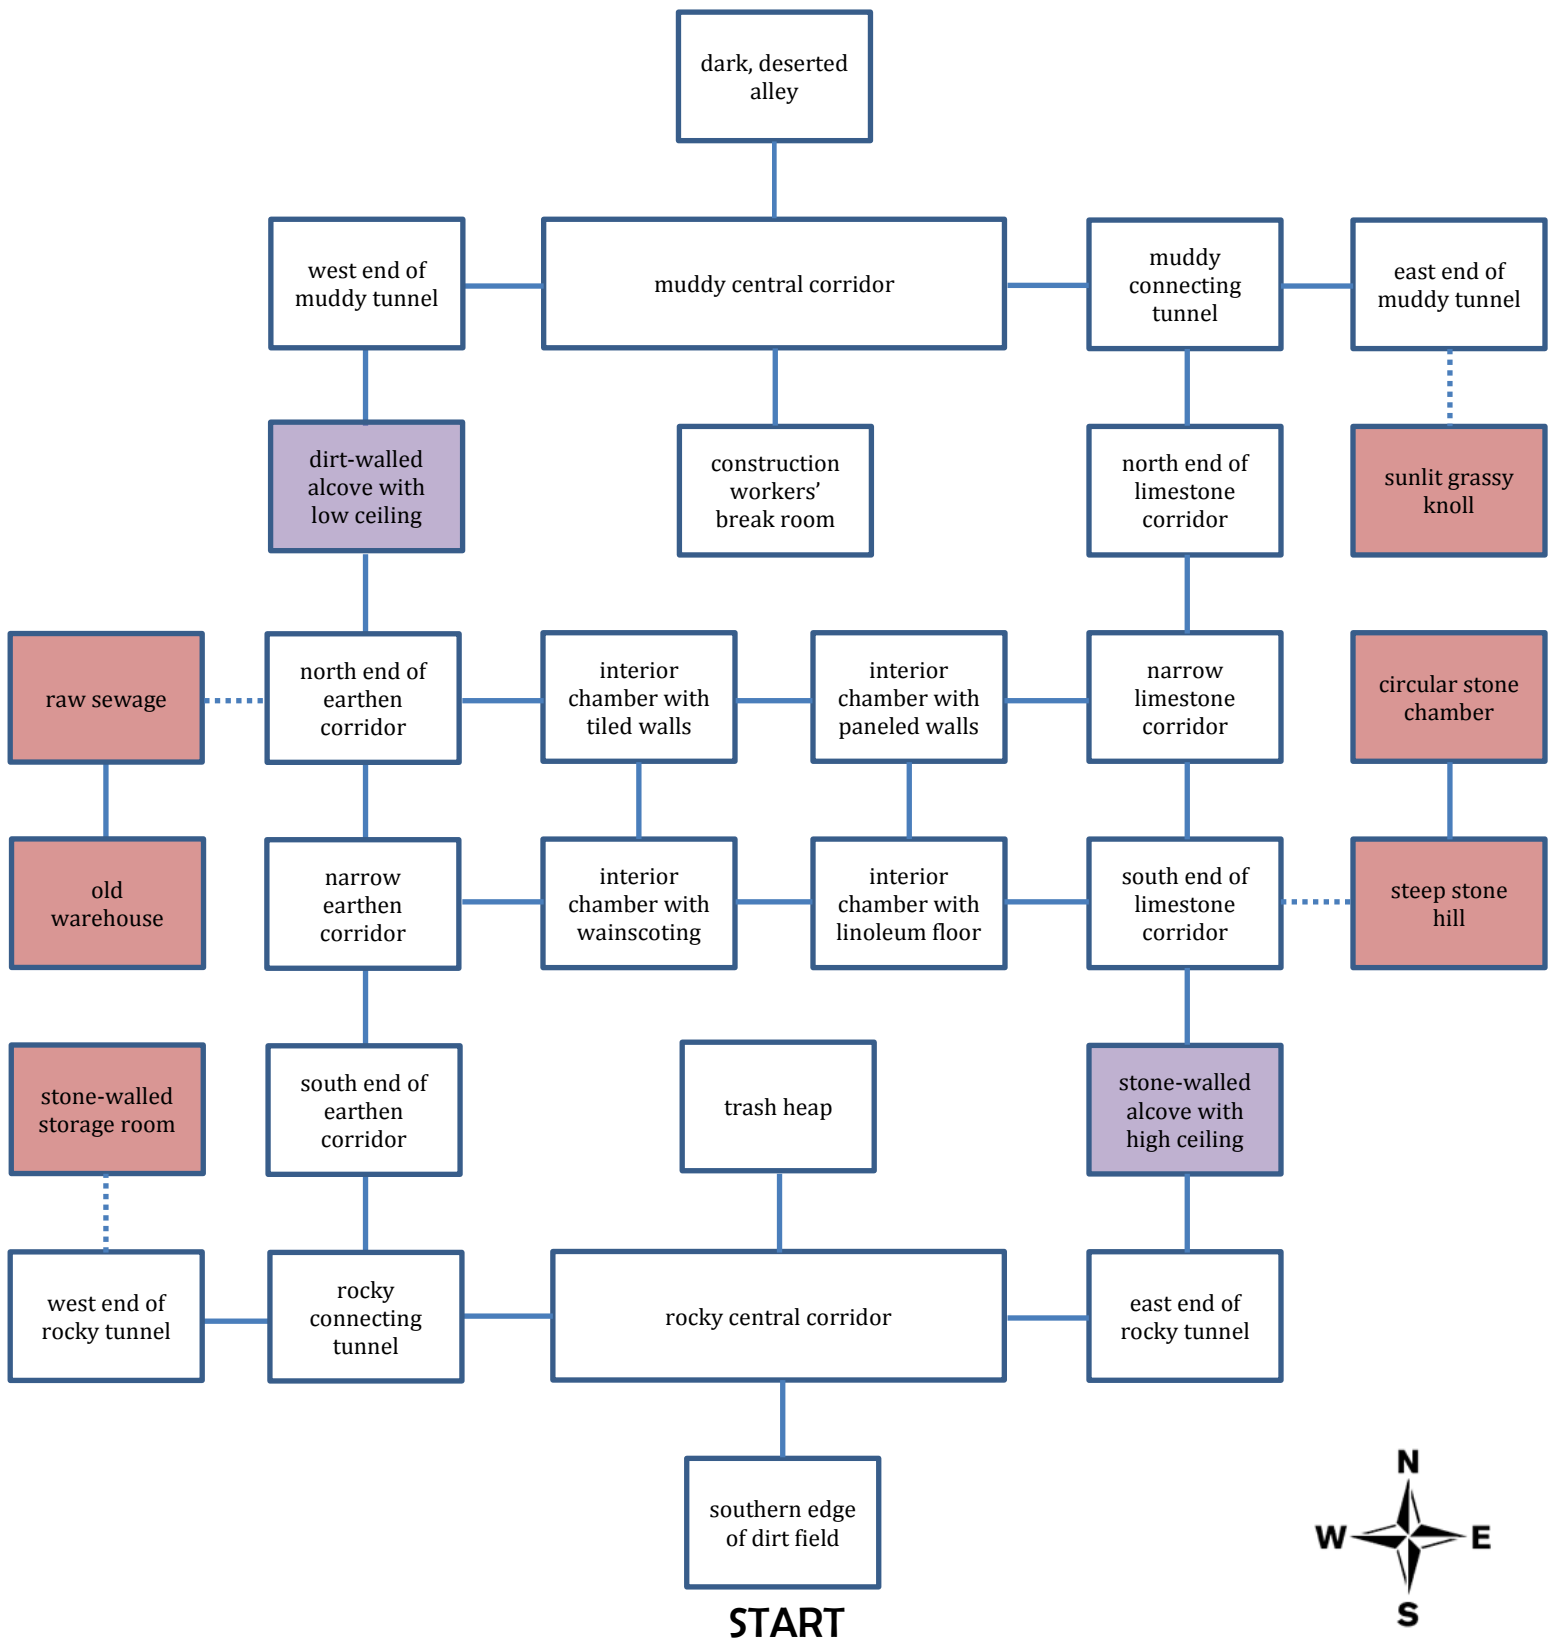

Location Map – Underground Adventure

Red locations require special actions to become available.
 Purple locations are connected by a “secret” passage.